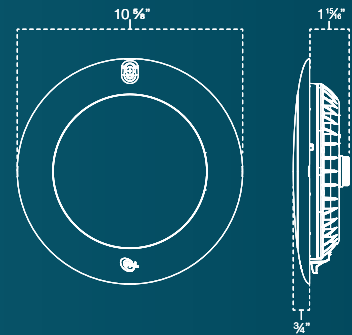

COLOR TOUCH TECHNOLOGY

Color Control

Control color, speed, brightness and modes

Wireless Touch

Wi-Fi Tablets and smartphones

Memory Recall

Remembers last color, speed and brightness

Auto Sync

Automatic sync of your PAL lights every time