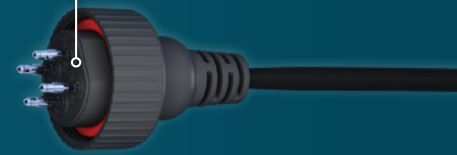

### Light Body

- High performance engineering plastic
- High performance thermoplastic for heat transfer
- 40% glass for greater strength
- Extreme resistance to chemicals

### Plug Design

- Detachable design for plug and play
- Over molded design for dry connection
- Simple disconnection for servicing